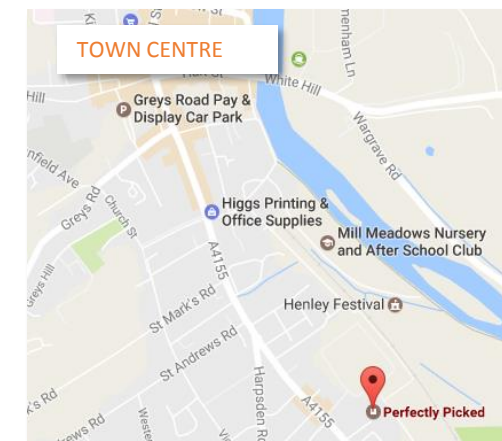

DIRECTIONS TO PERFECTLY PICKED

Please use an alternative postcode of **RG9 1EL** if using Satnav for directions.

This will take you to the Vets Surgery on Reading Road. We are located in the estate behind here.

You will see the Vets Surgery located on the corner. Take the turning on this corner which takes you into Fairview Estate. You will see a sign for Hi-Q Garage as well.

Once in Fairview Estate drive down to the bottom of the road and to the left you will see Team House tucked in the corner behind the Hi-Q garage.

You can park directly outside and buzz up.

We are a 10 minute walk from Henley Train Station. We are on the branch line from Twyford which connects with London Paddington.

LOOK FORWARD TO SEEING YOU

Perfectly Picked Limited
Team House
1 Fairview Estate
Henley on Thames
Oxfordshire RG9 1HE