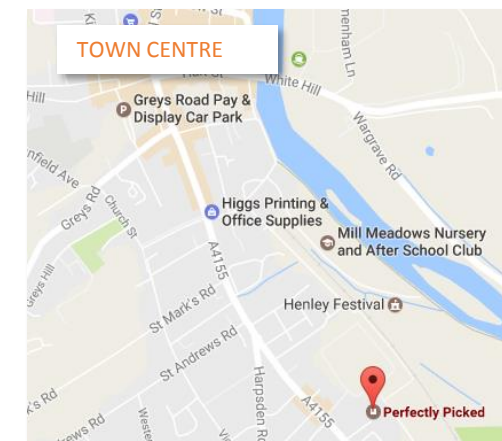

# DIRECTIONS TO PERFECTLY PICKED

Please use an alternative postcode of **RG9 1EL** if using Satnav for directions.

This will take you to the Vets Surgery on Reading Road. We are located in the estate behind here.

You will see the Vets Surgery located on the corner. Take the turning on this corner which takes you into Fairview Estate. You will see a sign for Hi-Q Garage as well.

Once in Fairview Estate drive down to the bottom of the road and to the left you will see Team House tucked in the corner behind the Hi-Q garage.

You can park directly outside and buzz up.

We are a 10 minute walk from Henley Train Station. We are on the branch line from Twyford which connects with London Paddington.

LOOK FORWARD TO SEEING YOU

Perfectly Picked Limited  
Team House  
1 Fairview Estate  
Henley on Thames  
Oxfordshire RG9 1HE