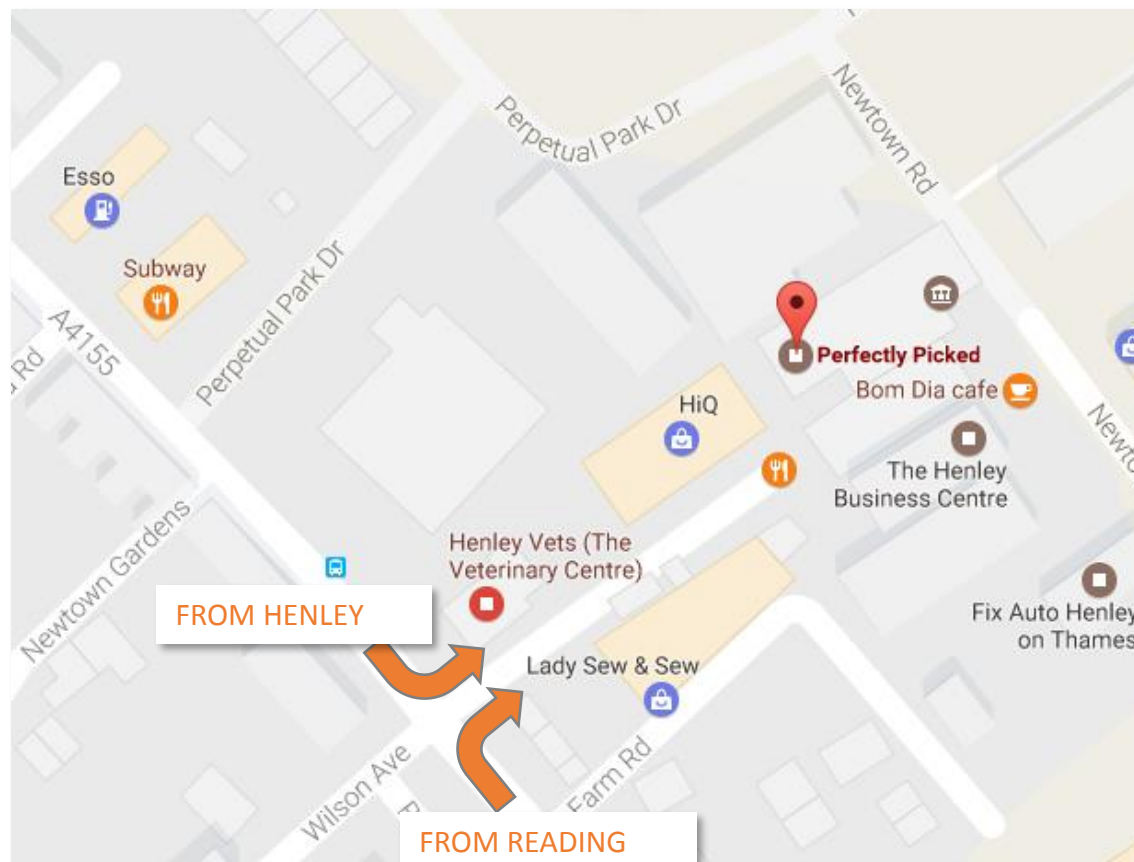

# DIRECTIONS TO PERFECTLY PICKED

Please use an alternative postcode of **RG9 1EL** if using Satnav for directions.

This will take you to the Vets Surgery on Reading Road. We are located in the estate behind here.

You will see the Vets Surgery located on the corner. Take the turning on this corner which takes you into Fairview Estate. You will see a sign for Hi-Q Garage as well.

Once in Fairview Estate drive down to the bottom of the road and to the left you will see Team House tucked in the corner behind the Hi-Q garage.

You can park directly outside and buzz up.

We are a 10 minute walk from Henley Train Station. We are on the branch line from Twyford which connects with London Paddington.

LOOK FORWARD TO SEEING YOU

Perfectly Picked Limited  
Team House  
1 Fairview Estate  
Henley on Thames  
Oxfordshire RG9 1HE