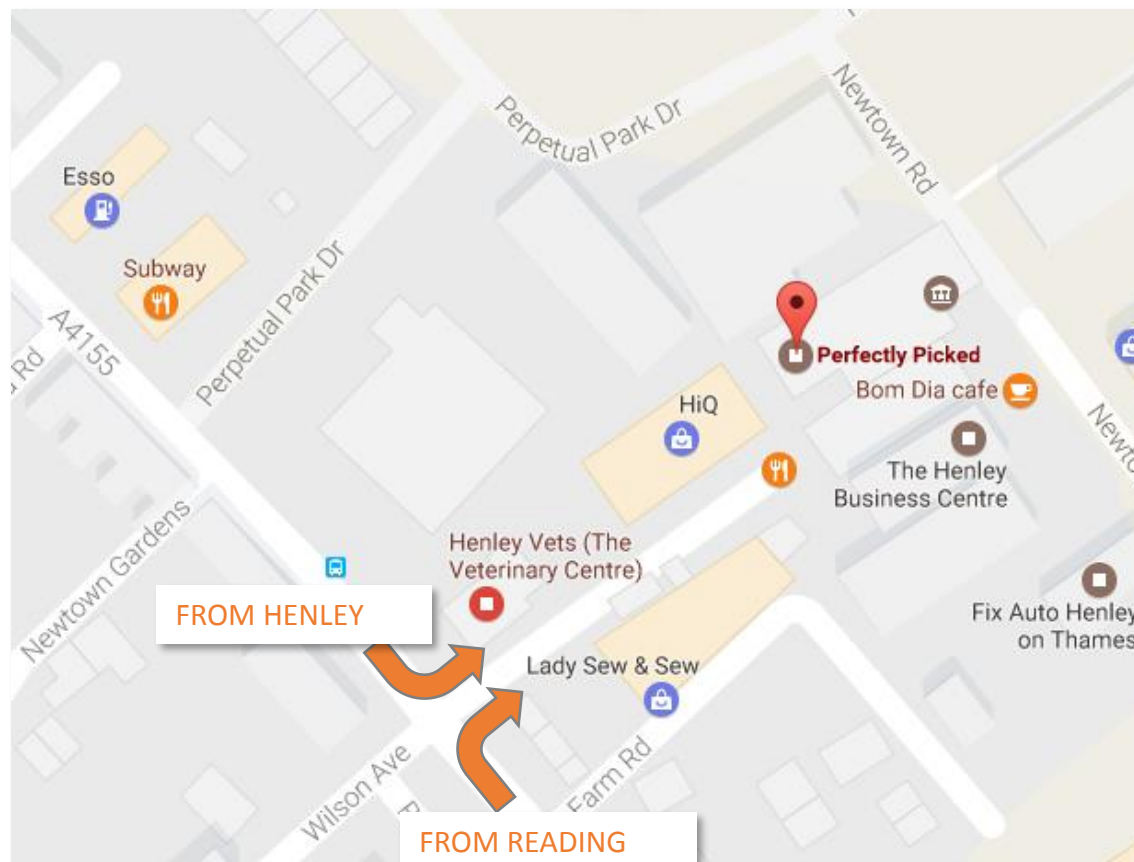

DIRECTIONS TO PERFECTLY PICKED

Please use an alternative postcode of **RG9 1EL** if using Satnav for directions.

This will take you to the Vets Surgery on Reading Road. We are located in the estate behind here.

You will see the Vets Surgery located on the corner. Take the turning on this corner which takes you into Fairview Estate. You will see a sign for Hi-Q Garage as well.

Once in Fairview Estate drive down to the bottom of the road and to the left you will see Team House tucked in the corner behind the Hi-Q garage.

You can park directly outside and buzz up.

We are a 10 minute walk from Henley Train Station. We are on the branch line from Twyford which connects with London Paddington.

LOOK FORWARD TO SEEING YOU

Perfectly Picked Limited
Team House
1 Fairview Estate
Henley on Thames
Oxfordshire RG9 1HE